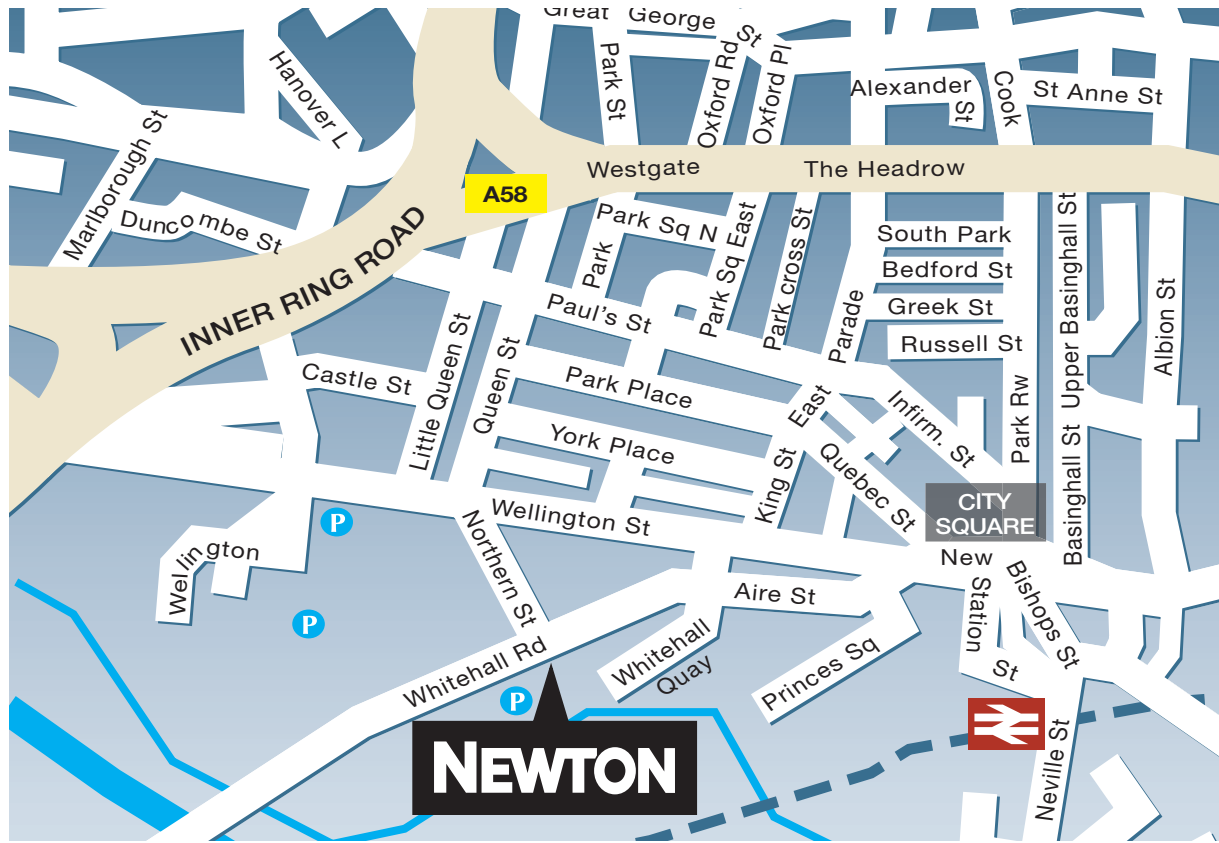

How to find us

Leeds office

Newton Investment Management Limited

1 Whitehall Riverside, Whitehall Road, Leeds LS1 4BN

Switchboard +44 (0)113 244 9000

Walking directions from Leeds Train Station

After walking out of the City Train Station turn left. Cross the road, staying on the same side as the train station and then veer left. After walking approximately 20 metres, you will see the Princes Exchange on your left; continue walking until you reach a set of traffic lights. Cross the road at the traffic lights, walking past Whitehall Quay and continue past the Novotel, which is on your left hand side. A little further down, you will see a large open car park. There is a small entrance before you reach this large car park, turn left here. One Whitehall Riverside is a large grey and glass building set back from the road. Walk towards the river veering right to reach the entrance of the building.

Driving directions from the City Square

From City Square turn left down Aire Street (just past the front of the Queens Hotel). Follow Aire Street onto Whitehall Road, go through the lights by the Novotel. Newton is the first on the left after the lights, before the car park.

Should you have any difficulties finding the building, please do not hesitate to contact us on 0113 774 4710.